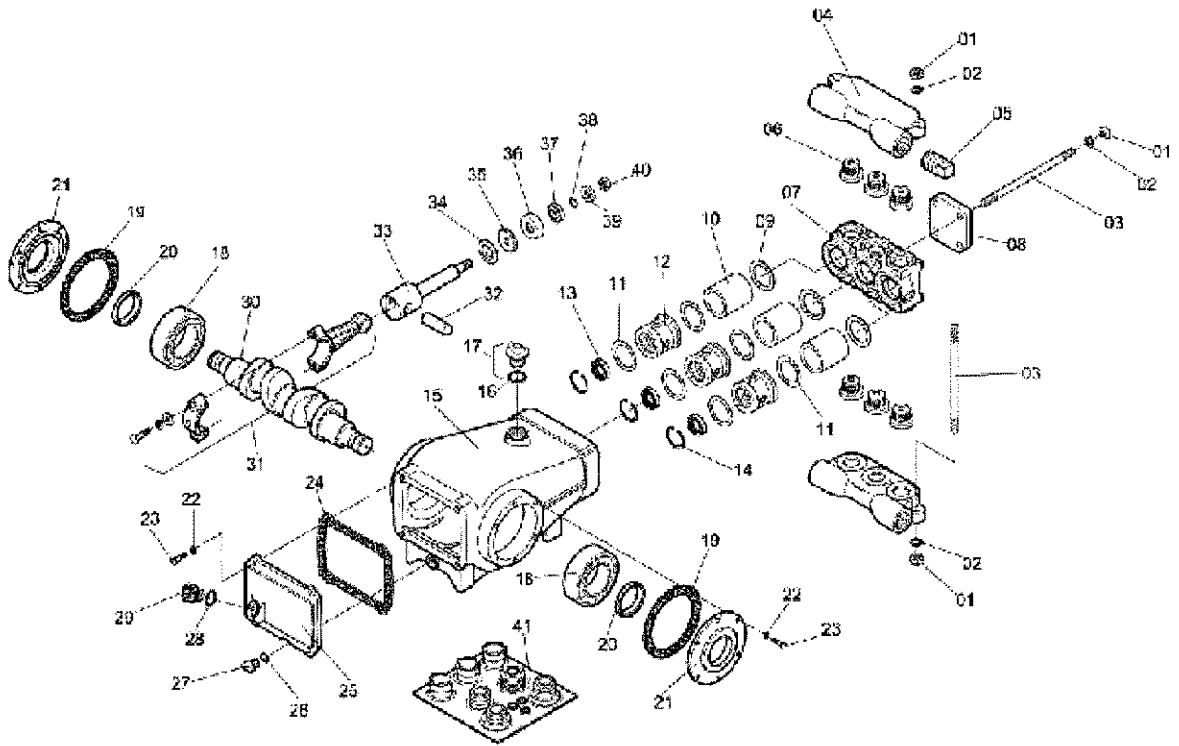

PUMP JP-75

B-4

Item	CODE	DESCRIPTION	Qty.	Item	CODE	DESCRIPTION	Qty.
00	110239	Spray pump JP-75	1	26	325290	O-ring OR1-112	1
01	912790	Hex. nut 1/2" - 13 UNC	4	27	520775	Drain plug 1/4" BSP	1
02	908582	Lock washer 1/2"	4	28	210146	O-ring OR1-117	1
03	911974	Stud bolt $\varnothing$ 1/2" - 13 UNC x 210	4	29	213736	Plug 1/2" BSP	1
04	110304	Valves cover	2	30	130427	Crankshaft	1
05	911305	Plug $\varnothing$ 1/2" BSP	2	31	130401	Connecting rod assembly	3
06	261404	Pump valve 18	6	32	911677	Connecting rod shaft	3
07	110288	Pump head	1	33	012922	Rod guide	3
08	110320	Clip plate	1	34	211524	Scraper ring	3
09	912493	Seal washer $\varnothing$ 54 x 2.0	3	35	911842	Piston cup assembly	3
10	423517	Pump sleeve	3	36	211482	Piston cup	3
11	912154	Packing $\varnothing$ 54 x 41.5 x 0.4	3	37	211375	Piston	3
12	911750	Sleeve guide $\varnothing$ 35	3	38	901405	O-ring ORI-014	3
13	106922	Retainer $\varnothing$ 22 x 35.2 x 7	3	39	911867	Flat washer 130 x 254 x 50	3
14	107524	Snap ring for hole $\varnothing$ 36	3	40	324178	Nut $\varnothing$ 1/4" - 20 UNF	3
15	110247	Pump body	1	41	217133	Pump repair kit	1
16	012724	O-ring ORI-119	1		019356	Sticker: "Keep the oil..." (Port.)	1
17	833004	Plug $\varnothing$ 3/4" BSP	1		332247	Sticker: "Keep the oil..." (Eng./Sp.)	1
18	107557	Fixed bearing	2				
19	912147	Packing	2				
20	106930	Retainer	2				
21	911727	Flange with wing	1				
22	908640	Lock washer 5/16"	12				
23	913608	Hex. head bolt 5/16" - 18 UNC x 3/4"	4				
24	110379	Packing	1				
25	110338	Pump cover	1