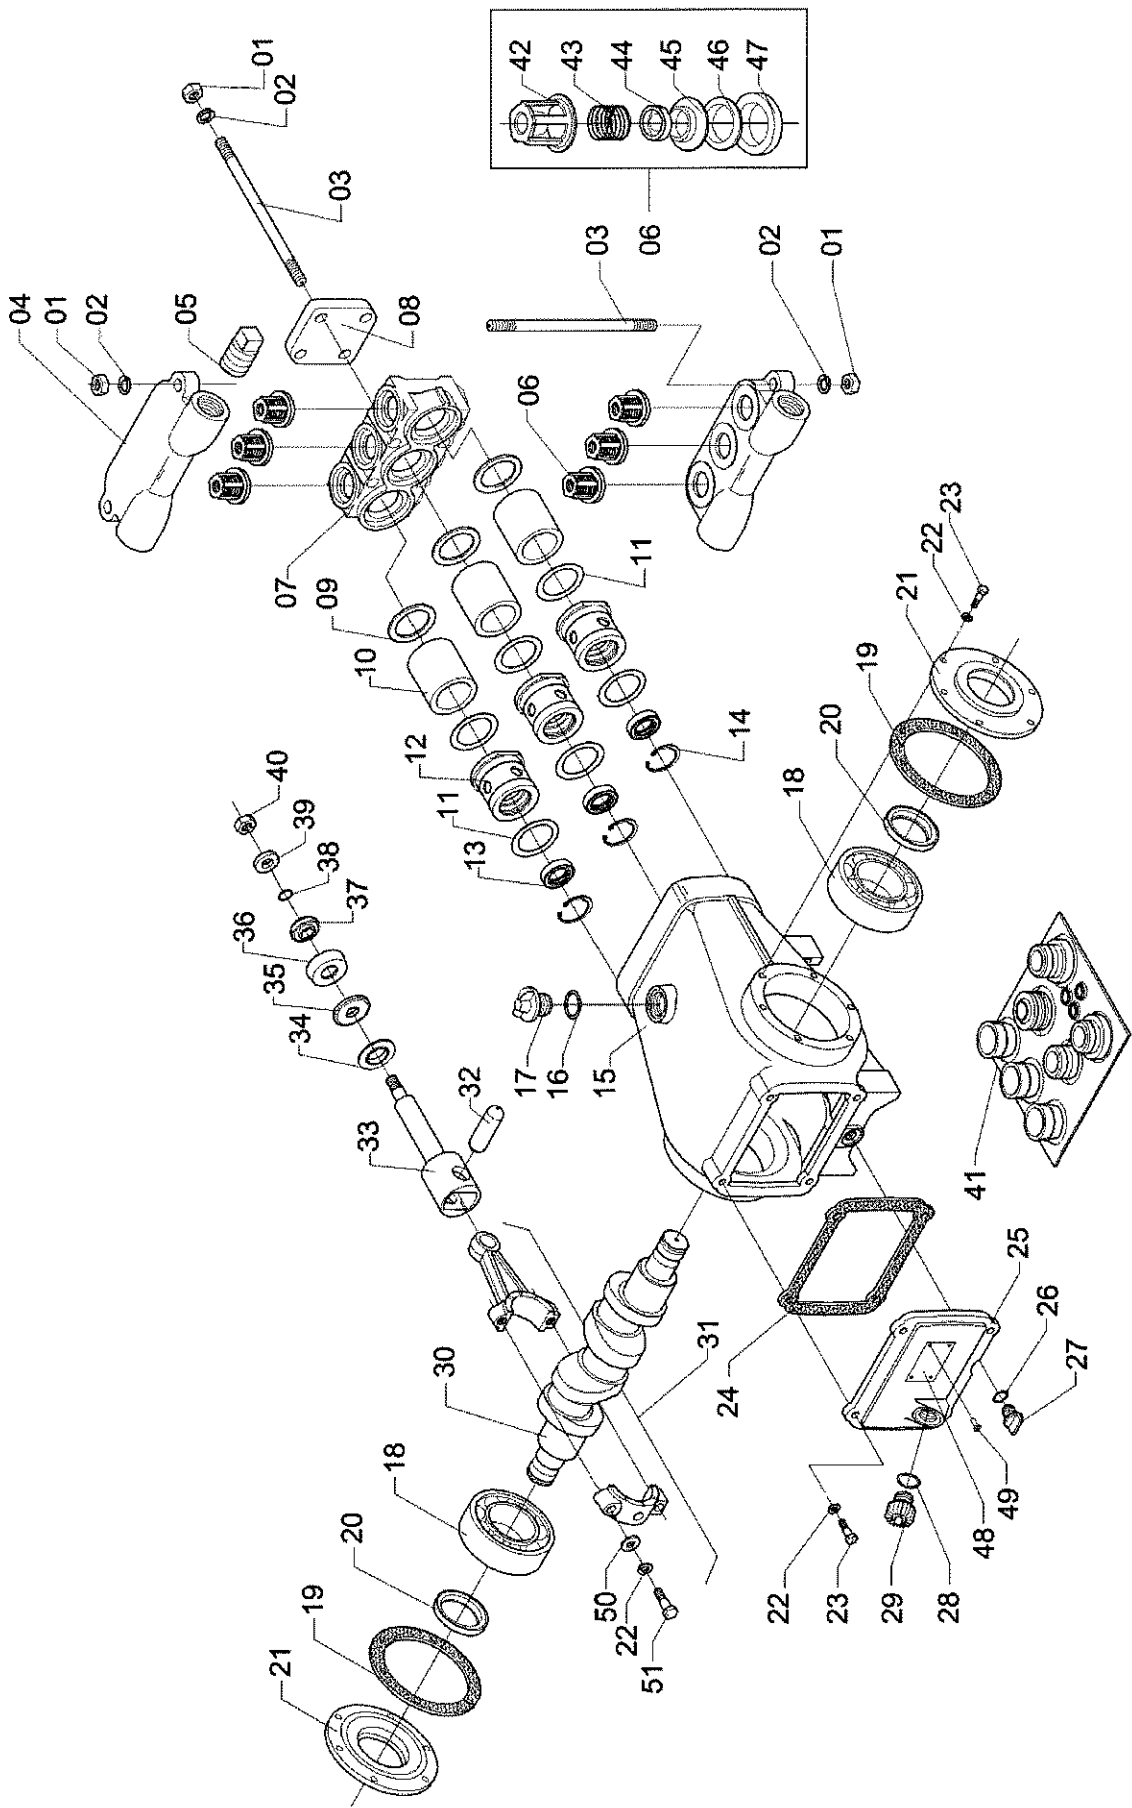

PUMP JP-75

B-4

Item	CODE	DESCRIPTION	Qty.	Item	CODE	DESCRIPTION	Qty.
00	110239	Spray pump JP-75	1	26	325290	O-ring OR1-112	1
01	912790	Hex. nut 1/2" - 13 UNC	4	27	520775	Drain plug 1/4" BSP	1
02	908582	Lock washer 1/2"	4	28	210146	O-ring OR1-117	1
03	911974	Stud bolt \varnothing 1/2" - 13 UNC x 210	4	29	213736	Plug 1/2" BSP	1
04	110304	Valves cover	2	30	130427	Crankshaft	1
05	911305	Plug \varnothing 1/2" BSP	2	31	130401	Connecting rod assembly	3
06	261404	Pump valve 18	6	32	911677	Connecting rod shaft	3
07	110288	Pump head	1	33	012922	Rod guide	3
08	110320	Clip plate	1	34	211524	Scraper ring	3
09	912493	Seal washer \varnothing 54 x 2.0	3	35	911842	Piston cup assembly	3
10	423517	Pump sleeve	3	36	211482	Piston cup	3
11	912154	Packing \varnothing 54 x 41.5 x 0.4	3	37	211375	Piston	3
12	911750	Sleeve guide \varnothing 35	3	38	901405	O-ring ORI-014	3
13	106922	Retainer \varnothing 22 x 35.2 x 7	3	39	911867	Flat washer 130 x 254 x 50	3
14	107524	Snap ring for hole \varnothing 36	3	40	324178	Nut \varnothing 1/4" - 20 UNF	3
15	110247	Pump body	1	41	217133	Pump repair kit	1
16	012724	O-ring ORI-119	1		019356	Sticker: "Keep the oil..." (Port.)	1
17	833004	Plug \varnothing 3/4" BSP	1		332247	Sticker: "Keep the oil..." (Eng./Sp.)	1
18	107557	Fixed bearing	2				
19	912147	Packing	2				
20	106930	Retainer	2				
21	911727	Flange with wing	1				
22	908640	Lock washer 5/16"	12				
23	913608	Hex. head bolt 5/16" - 18 UNC x 3/4"	4				
24	110379	Packing	1				
25	110338	Pump cover	1				