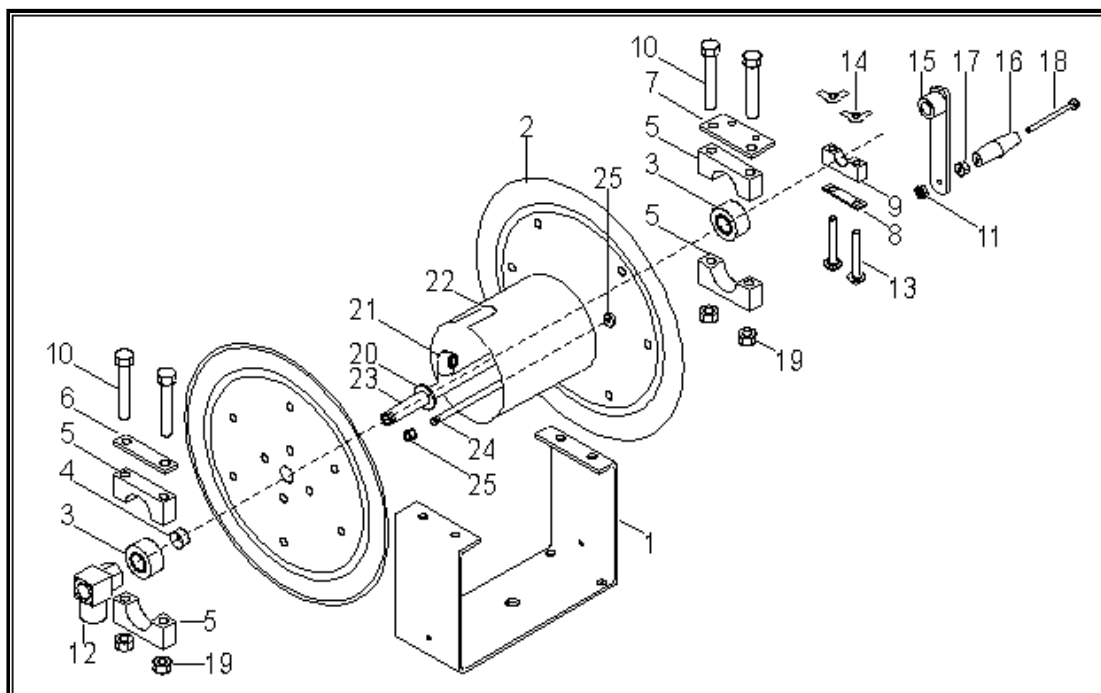

Products, Inc.

Titan Products Series 5400 Stainless Steel Manual Hose Reel Parts List

Ref	Part Num	Description	Qty
1	7069-0006	Frame, SS, model 5406	1
1	7069-0012	Frame, SS, model 5406	1
1	7069-0018	Frame, SS, model 5418	1
2	7025	Disk, SS	2
3	7035	Bearing, 7/8 dia, ball	2
4	7033	Sleeve, SS	2
5	7034	Bearing holder, molded resin	4
6	7022	Plate, bearing holder, SS	1
7	7021	Plate, drag & bearing holder, SS	1
8	7020	Plate, lower, drag, SS	1
9	7023	Block, drag, molded resin	1
10	7029	Bolt, hex hd, 3/8-16 x 3.5", SS	4
11	1518	Nut, thin, Nyloc 3/8-16 SS	1
12	8600	Swivel, brass, 1/2" npt	1
13	7045	Bolt, carriage, 5/16-18 x 3, SS	2
14	7044	Nut, Wing, 5/16-18, SS	2
15	7027	Crank arm assembly, SS	1
16	7028	Grip, molded resin	1
17	8617	Nut, Jam, 3/8-16, SS	1
18	8616	Bolt, hex head, 3/8-16 x 4, SS	1
19	7024	Nut, Nylock, 3/8-16, SS	4

20	7036	Step Washer, SS	2
21	7053	Ell, 1/2 npt, SS	1
22	7039-0006	Spool, SS, model 5406	1
22	7039-0012	Spool, SS model 5412	1
22	7039-0018	Spool, SS model 5418	1
23	7037-0006	Manifold, SS, model 5406	1
23	7037-0012	Manifold, SS, model 5412	1
23	7037-0018	Manifold, SS model 5418	1
24	7047-0006	Tie rod, 3/8 SS, model 5406	4
24	7047-0012	Tie rod, 3/8 SS, model 5412	4
24	7047-0018	Tie rod, 3/8 SS, model 5418	4
25	7014	Nut, flange, 3/8-16 SS	8

[Stainless Steel Hose Reels](#)
[Hand Carry Bases](#)
[Direct Drive Bases with Hard Rubber Tires](#)
[Direct Drive Bases with 10" Pneumatic Tires, 13 HP Max](#)
[Direct Drive Bases with Pneumatic Tires, 20 HP Max](#)
[Flanged Bases | Belt Drive Bases](#)
[Belt Drive Bases for 18-20 HP Engines](#)
[Accessories](#)