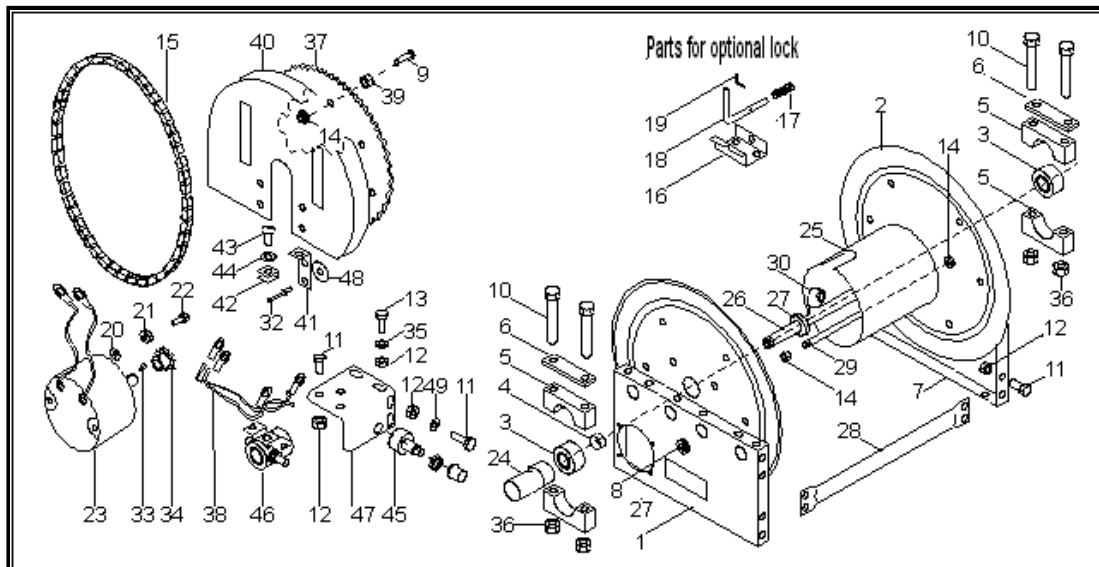

Products, Inc.

Titan Products Series 5500E Stainless Steel Electric Hose Reel Parts List

Ref	Part Num	Description	Qty
1	7016	Panel, end, left, electric, SS	1
2	7025	Disk, SS	2
3	7035	Bearing, 7/8 dia, ball	2
4	7033	Sleeve, SS	2
5	7034	Bearing holder, molded resin	4
6	7022	Plate, bearing holder, SS	1
7	7006	Panel, end, right, electric, SS	1
8	1447	Grommet, 3/4 x 1	2
9	7064	Bolt, carriage, 3/8 - 16 x 1-1/4	6
10	7029	Bolt, hex hd, 3/8-16 x 3.5", SS	4
11	7018	Bolt,hex hd, 1/4-20 x 3/4, SS	12
12	7010	Nut, flange, 1/4-20, SS	8
13	7042	Bolt, hex hd, 3/8-16 x 1, SS	2
14	7014	Nut, flanged, 3/8-16, SS	10
15	7060A	Chain ass'y	1
16	7032	Bracket, lock, SS	1
17	7041	Spring, lock, SS	1
18	7043	Pin, lock, SS	1
19	7048	Cotter pin, SS	1
20	7080	Washer, flat, 5/16	4
21	7079	Washer, lock, 5/16	4
22	7063	Bolt, hex, 5/16-18 x 5/8	4
23	7065	Motor, 12v DC, 1/3hp	1
24	8620	Swivel, 1/2npt w/grease fitting	1